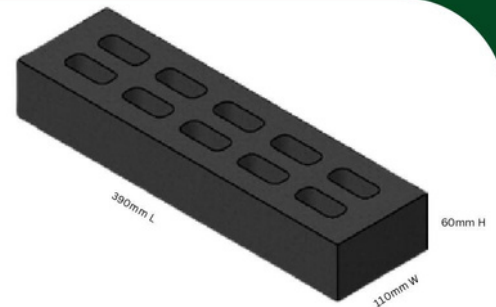

Fire rating: FRL Integrity/Insulation 120 mins. Deemed to comply as non-combustible for Bushfire prone areas, designed with accordance to AS3959 as applicable under the NCC 2019 Part G5.1:

Exposure Grade & Salt Attack Resistant: Suitable for severe marine environment- less susceptible for salt attack. Severe marine environments- defined as within 1 km of a surf coast or up to 100 metres from a non-surf coast in accordance with AS/ NZS 4456.10