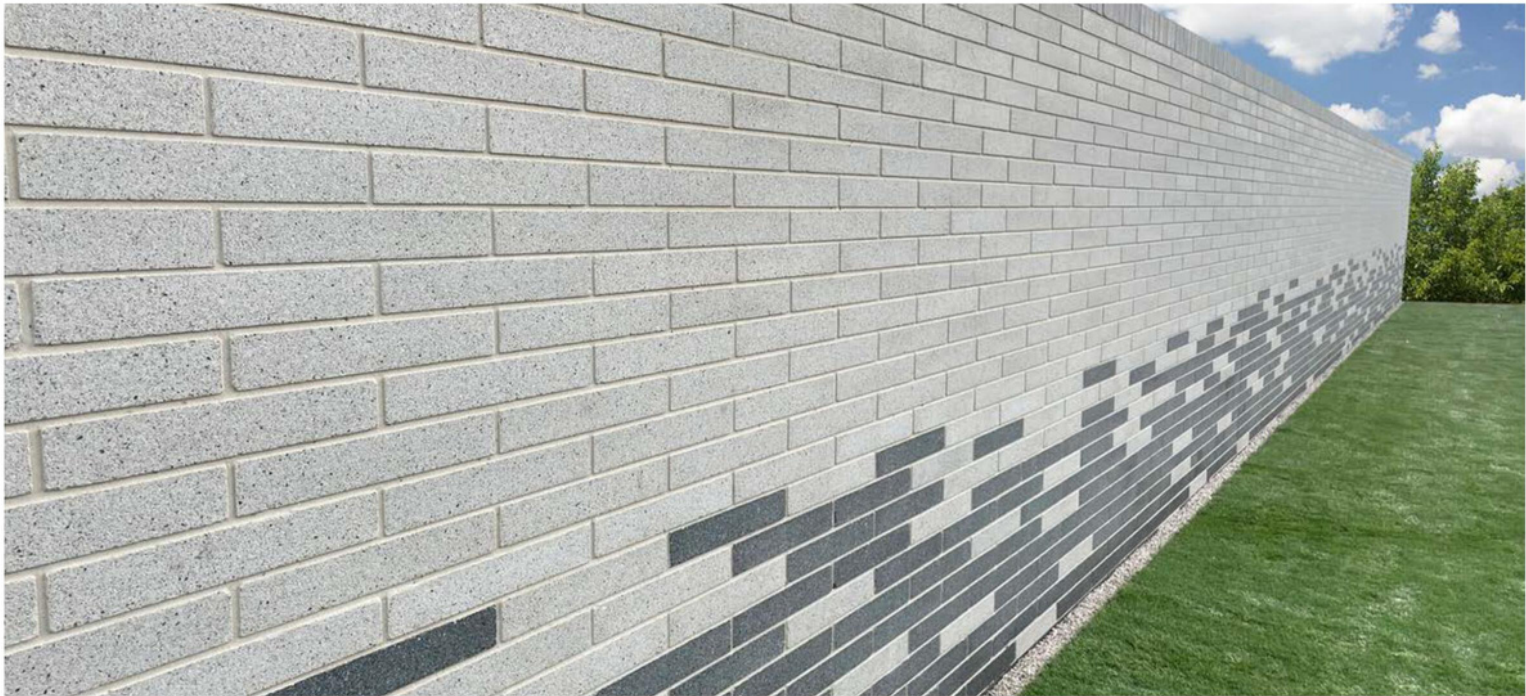

BRICKS *for the* FUTURE

Bespoke Range

The custom made, elongated Bespoke Brick collection is provided for the architecturally inspired aiming to make a design statement with long format bricks. Made in Australia, the Bespoke range provides a sustainably certified, high-end brick suitable for luxury builds. The long bricks are crafted exclusively to the architect's project requirements.

Stretcher Bond: Ebony ECO Refined

Random Bond: Pewter ECO Refined

- Greentag certified
- Custom made finishes
- Latest colour trends
- Dimensionally accurate
- 100% colourfast

Offset Bond: Pure White Refined

Stack Bond: Graphite Smooth

BESPOKE COLOURS

Pure White

Pearl ECO

Mist ECO

Whisper White ECO

Platinum ECO

Pewter ECO

Ebony ECO

Storm Grey ECO

Graphite

9 standard colours, available in a Smooth, Exposed or Refined Finish. Custom made colours can be manufactured to order.

Brick Dimensions: 390mm Long x 110mm Wide x 60mm High (36 per m²)